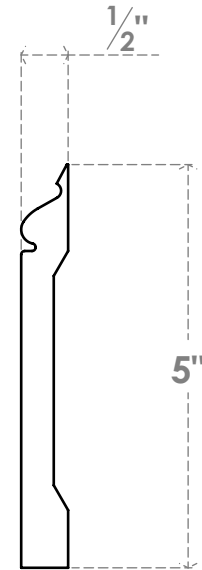

ITEM NUMBER: WM163EX96SWPV

WM163E - 5"H X 1/2"P X 96"L SPEED BASE MOULDING, PVC

FRONT PROFILE

SIDE PROFILE

EKENA MILLWORK
2300 WEST MAIN ST.
CLARKSVILLE, TX 75426
TOLL FREE: 866-607-0453
WWW.EKENAMILLWORK.COM

NOTES

1. INSTALLATION TO BE COMPLETED IN ACCORDANCE WITH MANUFACTURER'S SPECIFICATIONS.
2. DRAWING MAY NOT BE TO SCALE
3. THIS DRAWING IS INTENDED FOR DESIGN AND PLANNING PURPOSES ONLY.
4. ALL INFORMATION CONTAINED HEREIN WAS CURRENT AT THE TIME OF DEVELOPMENT BUT MUST BE REVIEWED AND APPROVED BY THE PRODUCT MANUFACTURER TO BE CONSIDERED ACCURATE.