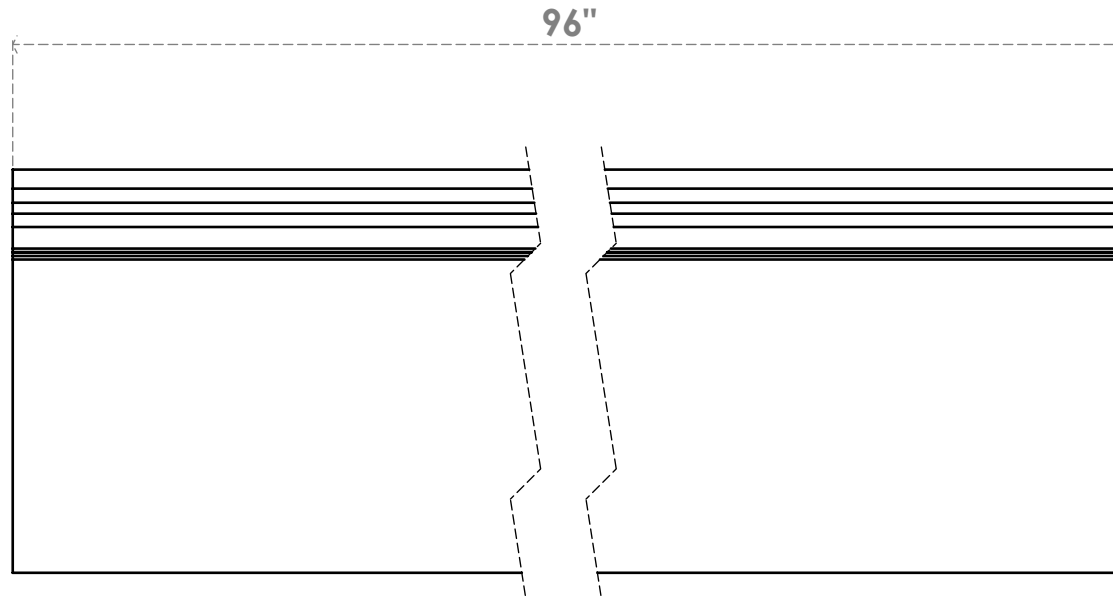

ITEM NUMBER: WM163EX96SWPV

WM163E - 5"H X 1/2"P X 96"L SPEED BASE MOULDING, PVC

FRONT PROFILE

SIDE PROFILE

EKENA MILLWORK
2300 WEST MAIN ST.
CLARKSVILLE, TX 75426
TOLL FREE: 866-607-0453
WWW.EKENAMILLWORK.COM